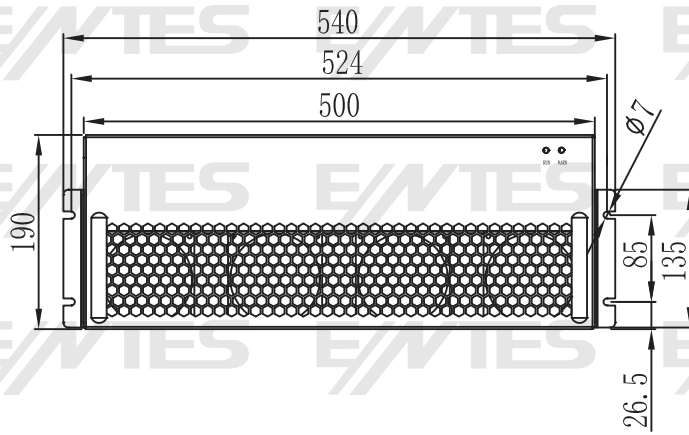

## ENT.SVG 75kVAR TECHNICAL SPECIFICATIONS

<b>Specifications</b>	
Modul Size (mm) Rack Type	551*540*190
Modul Size (mm) Wall Type	597*503*190
Weight	36 kg
Cooling Air Flow	4x120 CFM
Working Voltage	380V ( ± 20% )
Working Frequency	50Hz / 60Hz (Range: 45Hz - 62.5Hz)
Wiring Structure	3P3W/ 3P4W
<b>Functions</b>	
Harmonic Filtering	2. ~ 13.
Reactive Power Compensation	Adjustable -1 to +1
Unbalance Correction	%100 Unbalance Correction
Protection Functions	Over Voltage, Under Voltage, Over Heat, Over Current, Short Circuit, Inverter Bridge Inverse Protection, Over Compensation Protection etc. more than 20 kinds of protection
<b>Technical Parameters</b>	
Current Transformers	50/5 ~ 6000/5
Harmonic Filter Rate	≥ 97%
Filter Performance	THDi<5%
Noise Level	<60 dB
Response Time	50us
Full Response Time	<10ms
IGBT Switching Frequency	20kHz
Topology Design	3 Level Topology
Parallel Quantites	Unlimited for Internal HMI Screen Devices / Unlimited with 6 Modules per Screen for External HMI Screen
<b>Communication</b>	
Communication Port	RS485 & MODBUS
Communication Protocol	Modbus Protocol & Optional Ethernet
Module Display	Internal 4,3 inch LCD Touch Screen or External 7 inch LCD Touch Screen
Monitoring	Independent Monitoring or Centralized Monitoring & Enerthings
<b>Mechanichal Parameters</b>	
Mounting Type	Wall Mounted / Rack Mounted
Color	Black
Altitude	1% up 2000 m. Between 2000 m to 4000 m, According to GB/T3859.2,the Powerdecreases by 1% for Every Additional 100 m.
Relative Humidity	5% -95% Non-condensing
Working Temperature	-10 ~ 45 °C
Protection Class	IP20
Standard Compliance	EN 61000-6-2, EN 610006-4, IEC 62477-1

## ENT.SVG 75 kVAR Wall Mounting Dimensions

4-M4\*8 Screw (Side)  
Fixed wall pendant

4-M4\*8 Screw (Side)  
Fixed wall pendant

Wall pendant

## ENT.SVG 75 kVAR Rack Mounting Dimensions

Internal M6 floating nut 4-9x9

Panel plate cutting hole size 508\*195

4-M4\*8 Screw (Side)  
Fixed wall pendant