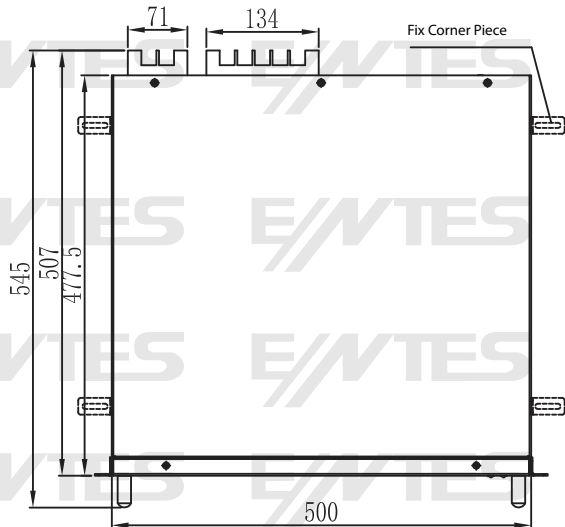

## ENT.SVG 75kVAR TECHNICAL SPECIFICATIONS

<b>Specifications</b>	
Modul Size (mm) Rack Type	551*540*190
Modul Size (mm) Wall Type	597*503*190
Weight	36 kg
Cooling Air Flow	4x120 CFM
Working Voltage	380V ( ± 20% )
Working Frequency	50Hz / 60Hz (Range: 45Hz - 62.5Hz)
Wiring Structure	3P3W/ 3P4W
<b>Functions</b>	
Harmonic Filtering	2. ~ 13.
Reactive Power Compensation	Adjustable -1 to +1
Unbalance Correction	%100 Unbalance Correction
Protection Functions	Over Voltage, Under Voltage, Over Heat, Over Current, Short Circuit, Inverter Bridge Inverse Protection, Over Compensation Protection etc. more than 20 kinds of protection
<b>Technical Parameters</b>	
Current Transformers	50/5 ~ 6000/5
Harmonic Filter Rate	≥ 97%
Filter Performance	THDi<5%
Noise Level	<60 dB
Response Time	50us
Full Response Time	<10ms
IGBT Switching Frequency	20kHz
Topology Design	3 Level Topology
Parallel Quantites	Unlimited for Internal HMI Screen Devices / Unlimited with 6 Modules per Screen for External HMI Screen
<b>Communication</b>	
Communication Port	RS485 & MODBUS
Communication Protocol	Modbus Protocol & Optional Ethernet
Module Display	Internal 4,3 inch LCD Touch Screen or External 7 inch LCD Touch Screen
Monitoring	Independent Monitoring or Centralized Monitoring & Enerthings
<b>Mechanichal Parameters</b>	
Mounting Type	Wall Mounted / Rack Mounted
Color	Black
Altitude	1% up 2000 m. Between 2000 m to 4000 m, According to GB/T3859.2,the Powerdecreases by 1% for Every Additional 100 m.
Relative Humidity	5% -95% Non-condensing
Working Temperature	-10 ~ 45 °C
Protection Class	IP20
Standard Compliance	EN 61000-6-2, EN 610006-4, IEC 62477-1

## ENT.SVG 75 kVAR Wall Mounting Dimensions

4-M4\*8 Screw (Side)  
Fixed wall pendant

4-M4\*8 Screw (Side)  
Fixed wall pendant

Wall pendant

## ENT.SVG 75 kVAR Rack Mounting Dimensions

Internal M6 floating nut 4-9x9

Panel plate cutting hole size 508\*195

4-M4\*8 Screw (Side)  
Fixed wall pendant