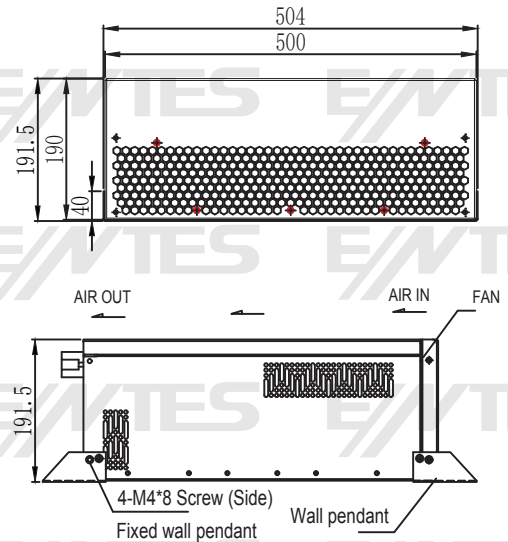

## ENT.SVG 75kVAR TECHNICAL SPECIFICATIONS

<b>Specifications</b>	
Modul Size (mm) Rack Type	551*540*190
Modul Size (mm) Wall Type	597*503*190
Weight	36 kg
Cooling Air Flow	4x120 CFM
Working Voltage	380V ( ± 20% )
Working Frequency	50Hz / 60Hz (Range: 45Hz - 62.5Hz)
Wiring Structure	3P3W/ 3P4W
<b>Functions</b>	
Harmonic Filtering	2. ~ 13.
Reactive Power Compensation	Adjustable -1 to +1
Unbalance Correction	%100 Unbalance Correction
Protection Functions	Over Voltage, Under Voltage, Over Heat, Over Current, Short Circuit, Inverter Bridge Inverse Protection, Over Compensation Protection etc. more than 20 kinds of protection
<b>Technical Parameters</b>	
Current Transformers	50/5 ~ 6000/5
Harmonic Filter Rate	≥ 97%
Filter Performance	THDi<5%
Noise Level	<60 dB
Response Time	50us
Full Response Time	<10ms
IGBT Switching Frequency	20kHz
Topology Design	3 Level Topology
Parallel Quantites	Unlimited for Internal HMI Screen Devices / Unlimited with 6 Modules per Screen for External HMI Screen
<b>Communication</b>	
Communication Port	RS485 & MODBUS
Communication Protocol	Modbus Protocol & Optional Ethernet
Module Display	Internal 4,3 inch LCD Touch Screen or External 7 inch LCD Touch Screen
Monitoring	Independent Monitoring or Centralized Monitoring & Enerthings
<b>Mechanichal Parameters</b>	
Mounting Type	Wall Mounted / Rack Mounted
Color	Black
Altitude	1% up 2000 m. Between 2000 m to 4000 m, According to GB/T3859.2,the Powerdecreases by 1% for Every Additional 100 m.
Relative Humidity	5% -95% Non-condensing
Working Temperature	-10 ~ 45 °C
Protection Class	IP20
Standard Compliance	EN 61000-6-2, EN 610006-4, IEC 62477-1

## ENT.SVG 75 kVAR Wall Mounting Dimensions

4-M4\*8 Screw (Side)  
Fixed wall pendant

4-M4\*8 Screw (Side)  
Fixed wall pendant

Wall pendant

## ENT.SVG 75 kVAR Rack Mounting Dimensions

Internal M6 floating nut 4-9x9

Panel plate cutting hole size 508\*195

4-M4\*8 Screw (Side)  
Fixed wall pendant