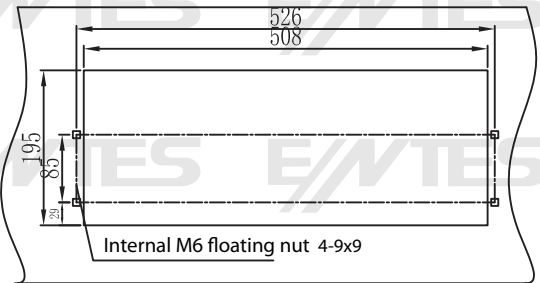

## ENT.SVG 75kVAR TECHNICAL SPECIFICATIONS

<b>Specifications</b>	
Modul Size (mm) Rack Type	551*540*190
Modul Size (mm) Wall Type	597*503*190
Weight	36 kg
Cooling Air Flow	4x120 CFM
Working Voltage	380V ( ± 20% )
Working Frequency	50Hz / 60Hz (Range: 45Hz - 62.5Hz)
Wiring Structure	3P3W/ 3P4W
<b>Functions</b>	
Harmonic Filtering	2. ~ 13.
Reactive Power Compensation	Adjustable -1 to +1
Unbalance Correction	%100 Unbalance Correction
Protection Functions	Over Voltage, Under Voltage, Over Heat, Over Current, Short Circuit, Inverter Bridge Inverse Protection, Over Compensation Protection etc. more than 20 kinds of protection
<b>Technical Parameters</b>	
Current Transformers	50/5 ~ 6000/5
Harmonic Filter Rate	≥ 97%
Filter Performance	THDi<5%
Noise Level	<60 dB
Response Time	50us
Full Response Time	<10ms
IGBT Switching Frequency	20kHz
Topology Design	3 Level Topology
Parallel Quantites	Unlimited for Internal HMI Screen Devices / Unlimited with 6 Modules per Screen for External HMI Screen
<b>Communication</b>	
Communication Port	RS485 & MODBUS
Communication Protocol	Modbus Protocol & Optional Ethernet
Module Display	Internal 4,3 inch LCD Touch Screen or External 7 inch LCD Touch Screen
Monitoring	Independent Monitoring or Centralized Monitoring & Enerthings
<b>Mechanichal Parameters</b>	
Mounting Type	Wall Mounted / Rack Mounted
Color	Black
Altitude	1% up 2000 m. Between 2000 m to 4000 m, According to GB/T3859.2,the Powerdecreases by 1% for Every Additional 100 m.
Relative Humidity	5% -95% Non-condensing
Working Temperature	-10 ~ 45 °C
Protection Class	IP20
Standard Compliance	EN 61000-6-2, EN 610006-4, IEC 62477-1

## ENT.SVG 75 kVAR Wall Mounting Dimensions

4-M4\*8 Screw (Side)  
Fixed wall pendant

4-M4\*8 Screw (Side)  
Fixed wall pendant

Wall pendant

## ENT.SVG 75 kVAR Rack Mounting Dimensions

Internal M6 floating nut 4-9x9

Panel plate cutting hole size 508\*195

4-M4\*8 Screw (Side)  
Fixed wall pendant