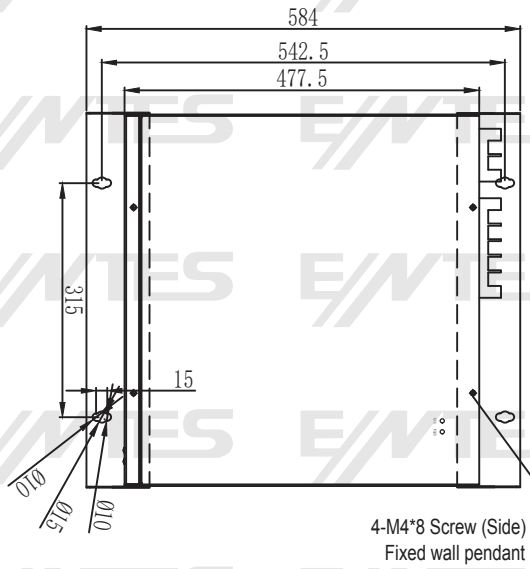

## ENT.SVG 75kVAR TECHNICAL SPECIFICATIONS

<b>Specifications</b>	
Modul Size (mm) Rack Type	551*540*190
Modul Size (mm) Wall Type	597*503*190
Weight	36 kg
Cooling Air Flow	4x120 CFM
Working Voltage	380V ( ± 20% )
Working Frequency	50Hz / 60Hz (Range: 45Hz - 62.5Hz)
Wiring Structure	3P3W/ 3P4W
<b>Functions</b>	
Harmonic Filtering	2. ~ 13.
Reactive Power Compensation	Adjustable -1 to +1
Unbalance Correction	%100 Unbalance Correction
Protection Functions	Over Voltage, Under Voltage, Over Heat, Over Current, Short Circuit, Inverter Bridge Inverse Protection, Over Compensation Protection etc. more than 20 kinds of protection
<b>Technical Parameters</b>	
Current Transformers	50/5 ~ 6000/5
Harmonic Filter Rate	≥ 97%
Filter Performance	THDi<5%
Noise Level	<60 dB
Response Time	50us
Full Response Time	<10ms
IGBT Switching Frequency	20kHz
Topology Design	3 Level Topology
Parallel Quantites	Unlimited for Internal HMI Screen Devices / Unlimited with 6 Modules per Screen for External HMI Screen
<b>Communication</b>	
Communication Port	RS485 & MODBUS
Communication Protocol	Modbus Protocol & Optional Ethernet
Module Display	Internal 4,3 inch LCD Touch Screen or External 7 inch LCD Touch Screen
Monitoring	Independent Monitoring or Centralized Monitoring & Enerthings
<b>Mechanichal Parameters</b>	
Mounting Type	Wall Mounted / Rack Mounted
Color	Black
Altitude	1% up 2000 m. Between 2000 m to 4000 m, According to GB/T3859.2,the Powerdecreases by 1% for Every Additional 100 m.
Relative Humidity	5% -95% Non-condensing
Working Temperature	-10 ~ 45 °C
Protection Class	IP20
Standard Compliance	EN 61000-6-2, EN 610006-4, IEC 62477-1

## ENT.SVG 75 kVAR Wall Mounting Dimensions

4-M4\*8 Screw (Side)  
Fixed wall pendant

4-M4\*8 Screw (Side)  
Fixed wall pendant

Wall pendant

## ENT.SVG 75 kVAR Rack Mounting Dimensions

Internal M6 floating nut 4-9x9

Panel plate cutting hole size 508\*195

4-M4\*8 Screw (Side)  
Fixed wall pendant